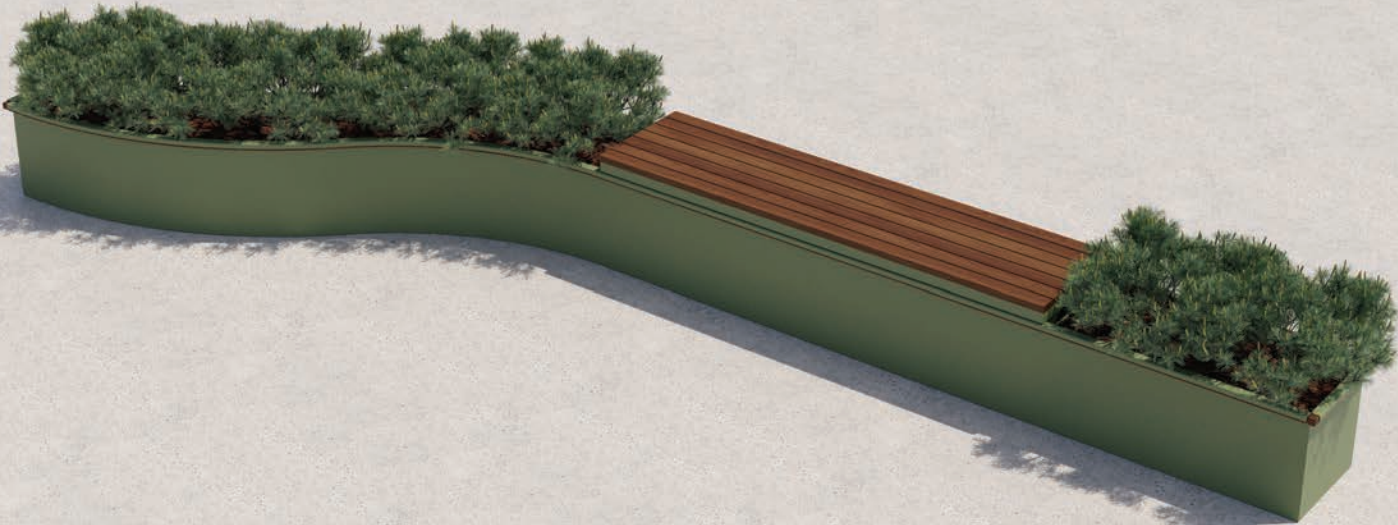

CANOE Modular Planters

Modular Planters Bloom with Possibility

Introducing CANOE, the modular planter system that liberates your creativity and lets you craft expressive urban landscape elements for outdoor spaces like streetscapes, roof decks, parks, and courtyards.

CANOE's versatile sections create continuous planter channels that connect to form sleek lines, sweeping curves, or dramatic turns at precise angles of 30, 45, 60, and 90 degrees. Integrate customized commercial planters and Ogden modular bench seating into any space, without the constraints and expense of custom fabrication.

Integrated Seating for Urban Landscaping

Curate verdant spaces throughout your design, bringing people closer to nature with intimate pockets of greenery and vibrant blooms. With CANOE, you can integrate modular bench seating on top or cantilevered along the sides for functionality and to form a natural gathering spot, further enriching your space.

Design Details

- **Durable Steel Frame:** Weathers the elements with Maglin's Superior Coating.
- **Curved Ranges:** CANOE offers multiple curved radius options for flexible design (IR 26" - 430").
- **Available Sizes:** Straight sections in 3, 4, 5, or 6 feet and 18-inch height.
- **Corner Sections:** Connect at 30, 45, 60, or 90 degrees.
- **Line-X Sealed Interior:** Protects steel and prevents leaks.
- **Drainage and Irrigation:** Openings with plugs for water management and irrigation systems.
- **Build & Price Online:** Use the Maglin Product Builder to select, build, visualize, and confirm your selected components.