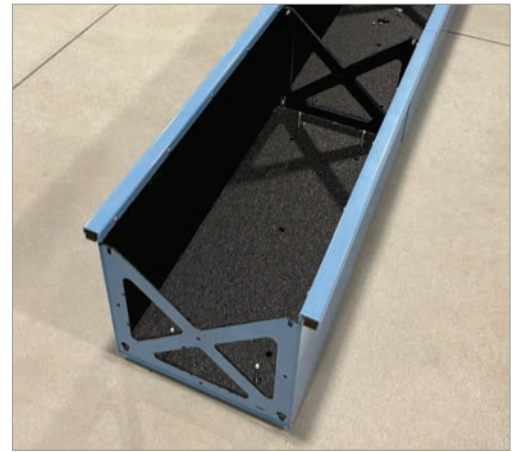

CANOE's versatile sections create continuous planter channels that connect to form sleek lines, sweeping curves, or dramatic turns at precise angles of 30, 45, 60, and 90 degrees. Integrate customized commercial planters and Ogden modular bench seating into any space, without the constraints and expense of custom fabrication.

Integrated Seating for Urban Landscaping

Curate verdant spaces throughout your design, bringing people closer to nature with intimate pockets of greenery and vibrant blooms. With CANOE, you can integrate modular bench seating on top or cantilevered along the sides for functionality and to form a natural gathering spot, further enriching your space.

Design Details

- **Durable Steel Frame:** Weathers the elements with Maglin's Superior Coating.
- **Curved Ranges:** CANOE offers multiple curved radius options for flexible design (IR 26" - 430").
- **Available Sizes:** Straight sections in 3, 4, 5, or 6 feet and 18-inch height.
- **Corner Sections:** Connect at 30, 45, 60, or 90 degrees.
- **Line-X Sealed Interior:** Protects steel and prevents leaks.
- **Drainage and Irrigation:** Openings with plugs for water management and irrigation systems.
- **Build & Price Online:** Use the Maglin Product Builder to select, build, visualize, and confirm your selected components.