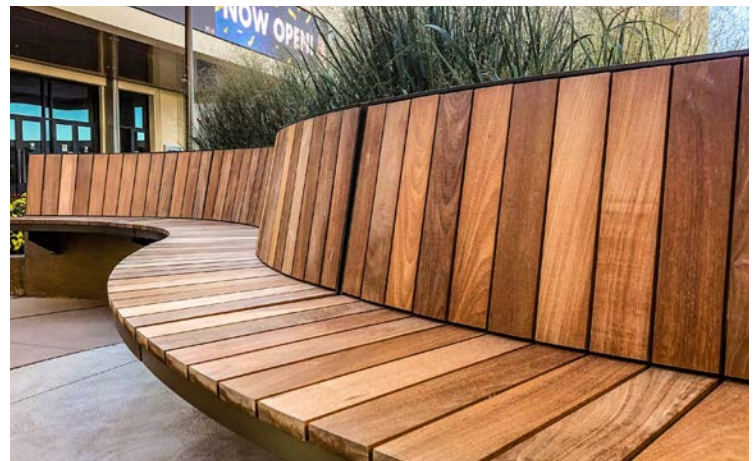

OGDEN Collection

Product Overview

Backed and backless, curved, circular and straight bench options

Customize Ogden's modular bench collection with a variety of radii, seat material and mounting options to create a unique design to suit your individual needs.

Radius Ranges	10" (180°) to 1300" (3°)
Straight Options	3 FT, 4 FT, 5 FT, 6 FT
Material	Ipe / Thermal Ash Wood High Density Polyethylene
Slat Orientation	Left to Right | Front to Back
Mounting Options	Pedestal Square Wall Cantilever