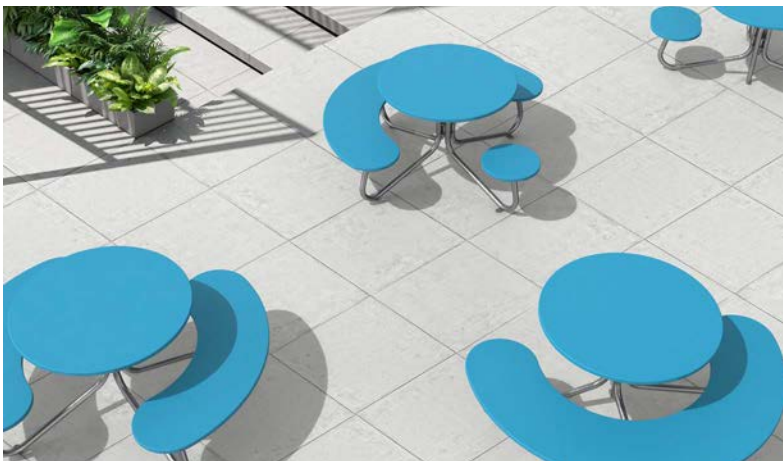

Accommodates up to 5 people