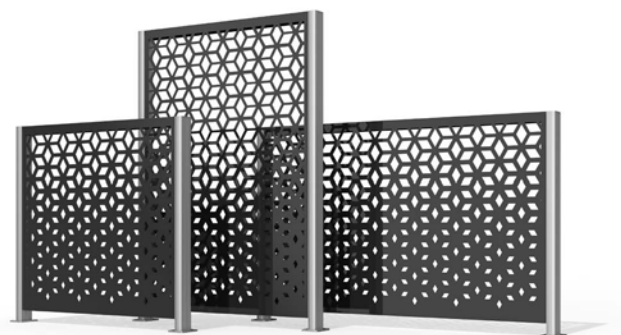

# FLEXX Collection

Product Overview

Transform your space into beautifully segmented zones

Perfect for creating an airy outdoor room, highlighting a row of plantings with a sunlight-filtering wall, or drawing attention to a design focal point – FLEXX panels respond to the heights of your imagination.

Sizes	4 FT W x 4 FT H 4 FT W x 6 FT H 6 FT W x 4 FT H
Patterns	Fusion Interlock Kaleidoscope Matrix Summit
Material	11-gauge mild steel
Options	Surface mount or direct burial Gate