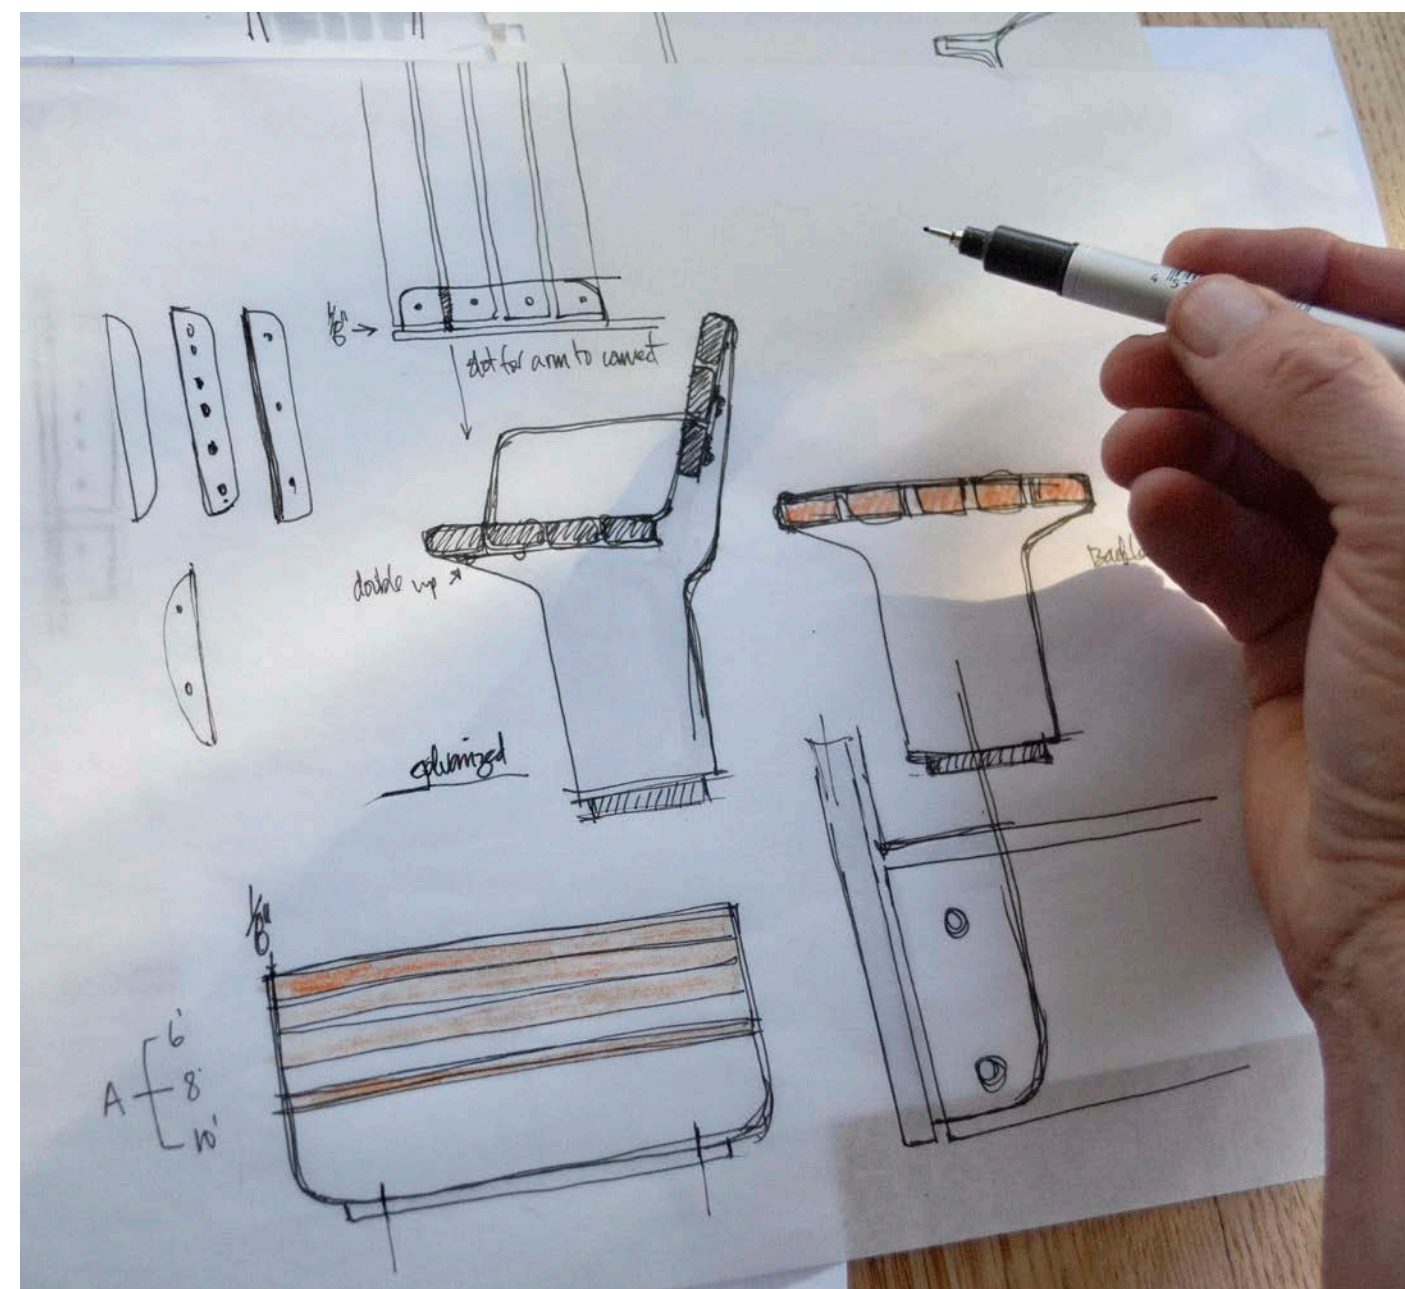

### Armed for support

Choose between backed and backless benches in two different lengths. Optional end and center arms are easy to add to a standard bench and built wide for maximum comfort. The mild steel formed plate follows the same lines of the bench support ends for a consistent lounging look.

“I sought to create a visually lightweight form by creating the main structure with only one piece of formed laser cut steel – a minimal structure reduced to its necessary elements.”

Geoffrey Lilge, L-Series Designer