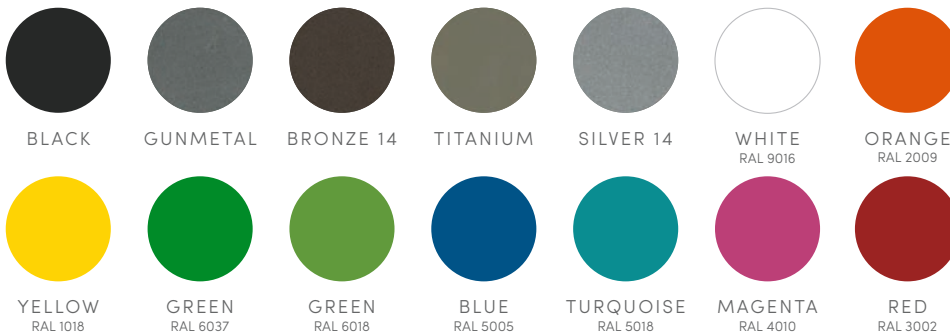

POWDERCOATED COLLECTION – GLOSS

WOOD

FOR ADDITIONAL SWATCHES VISIT MAGLIN.COM

800.716.5506 | www.maglin.com