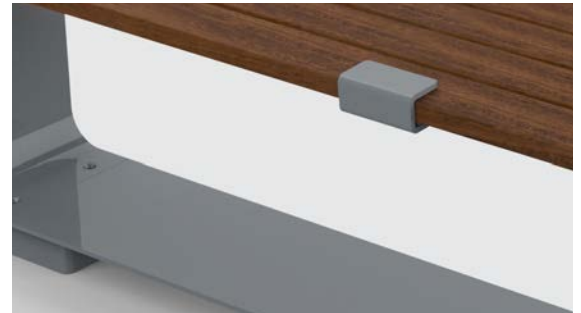

L is for Legendary, too

From skate deterrents that can easily be added to a standard bench, to steel with a recycle content up to 61% that's fully recyclable at end of life, the L-Series sweats the details.

Bench Options	66 ½" Length Backed and Backless benches.
	48 ½" Length Backless - fits underneath table with easy access on either end
Table	66 ½" Length
Material	Mild steel lasered and formed ends, e-coated and powdercoated
	Steel rectangular tube slats
	Frame and slats can be painted in different colors
	Also available in Wood – Ipe and Thermally Modified Ash
Design	Geoffrey Lilge

SKATE DETERRENT