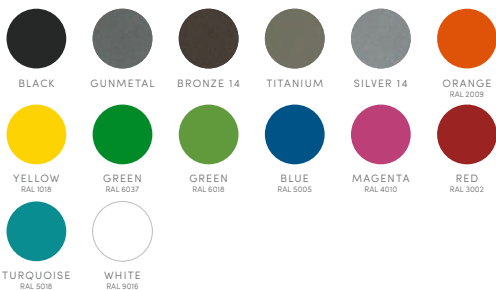

POWDERCOATED COLLECTION – GLOSS

FOR ADDITIONAL SWATCHES VISIT MAGLIN.COM

800.716.5506 | www.maglin.com